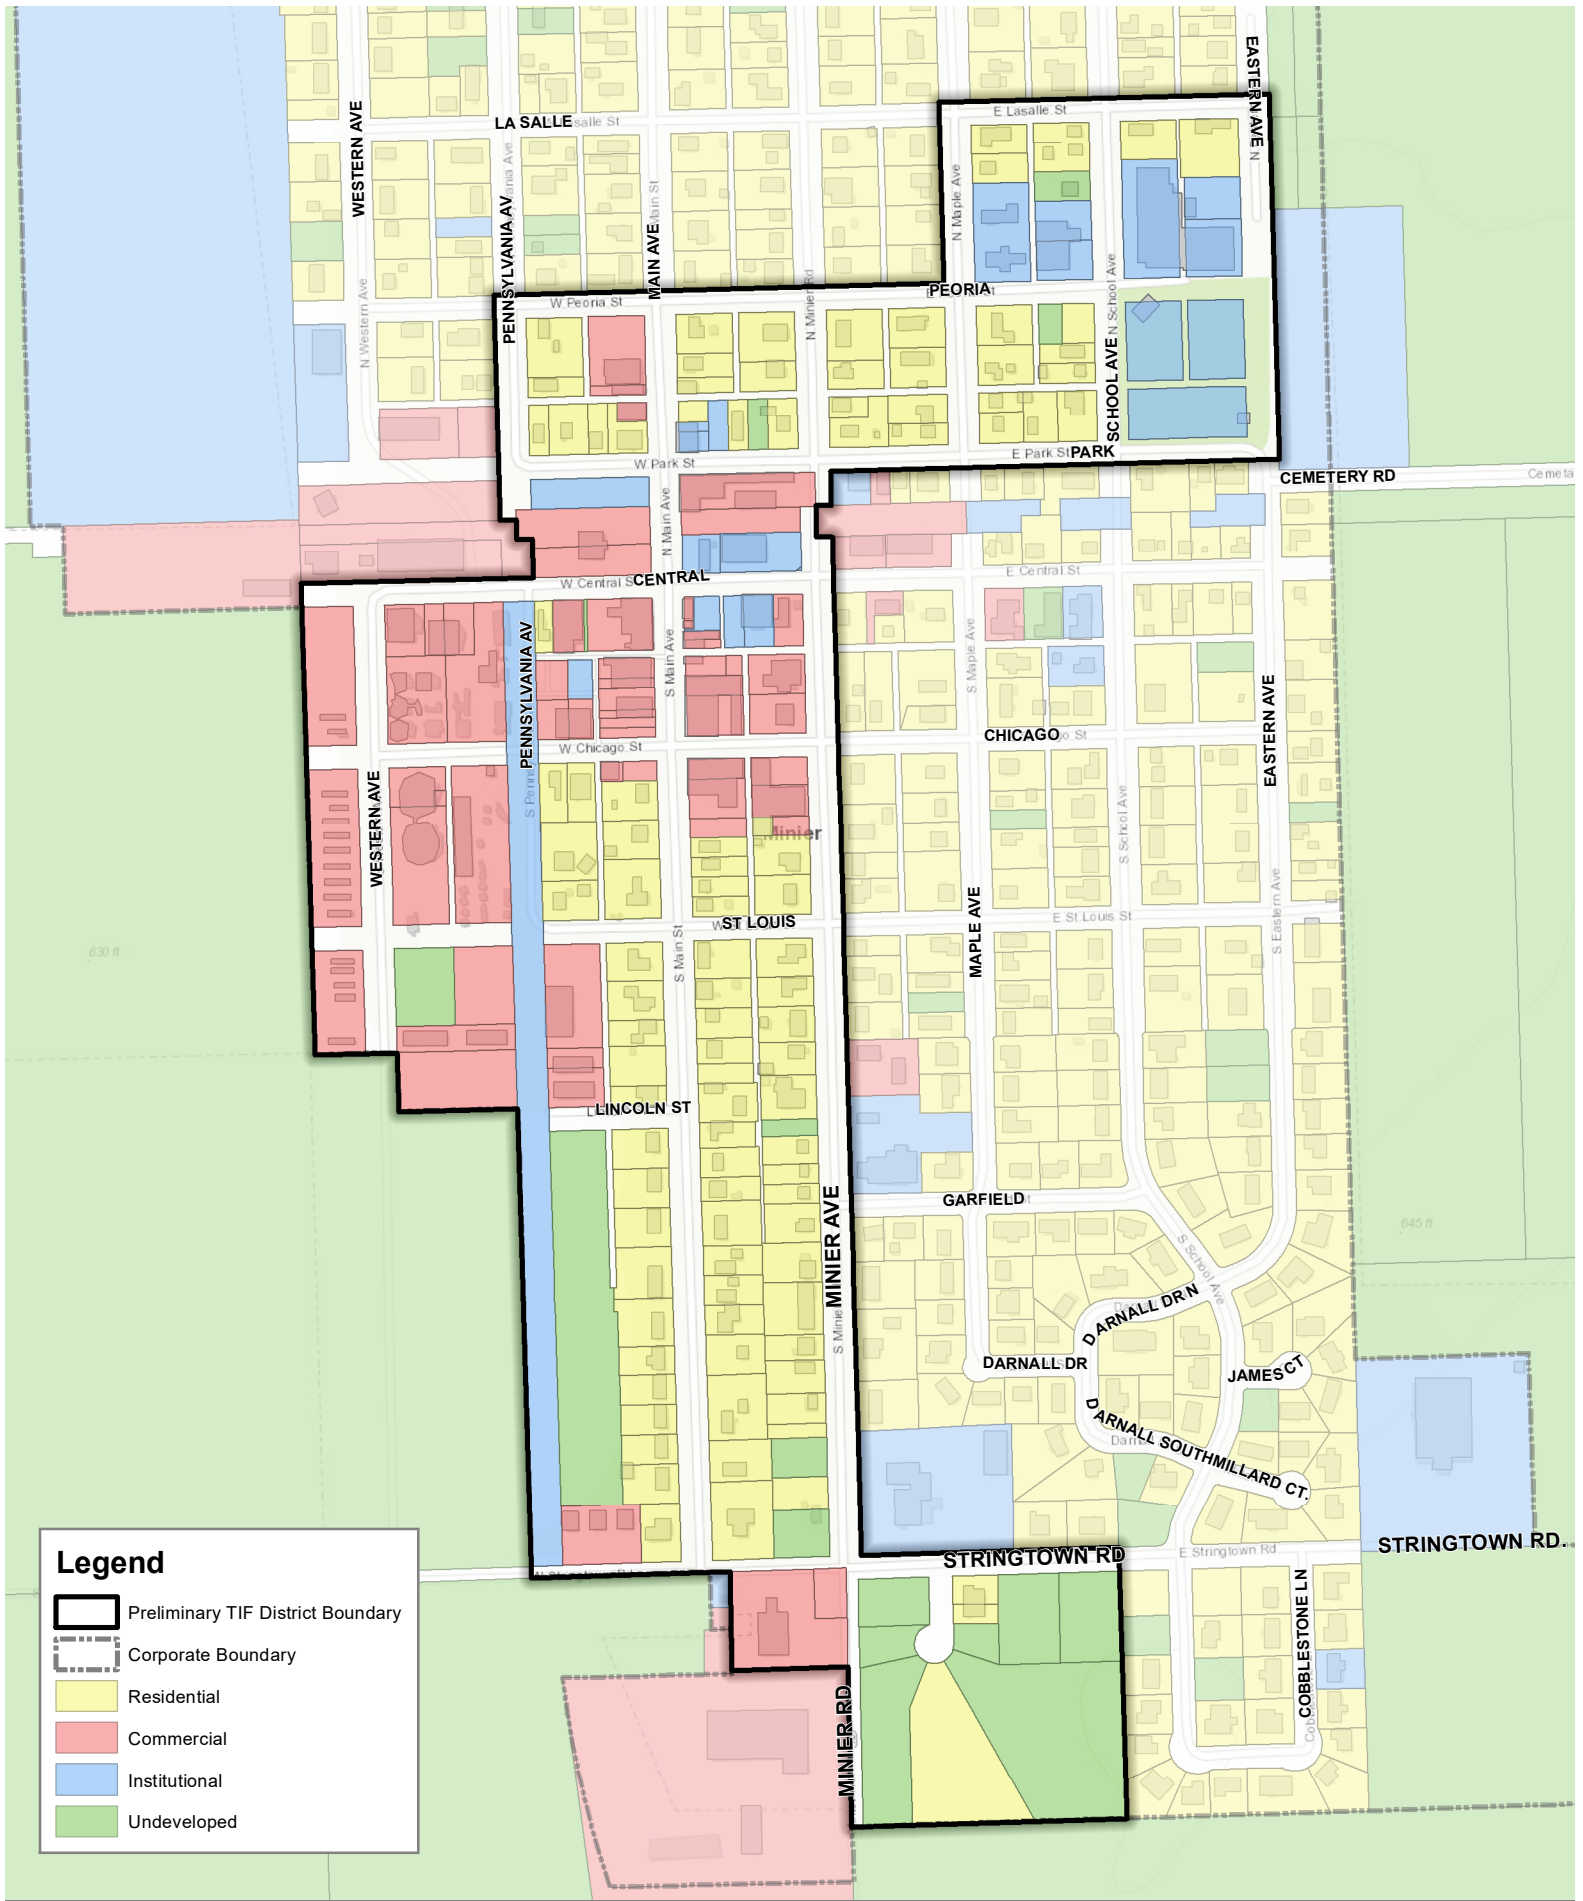

Legend

- Preliminary TIF District Boundary
- Corporate Boundary

BOUNDARY MAP
PRELIMINARY TIF DISTRICT
 Minier, IL

MORAN
 ECONOMIC DEVELOPMENT

Legend

-  Preliminary TIF District Boundary
-  Corporate Boundary
-  Residential
-  Commercial
-  Institutional
-  Undeveloped

**EXISTING LAND USE
PRELIMINARY TIF DISTRICT**
Minier, IL